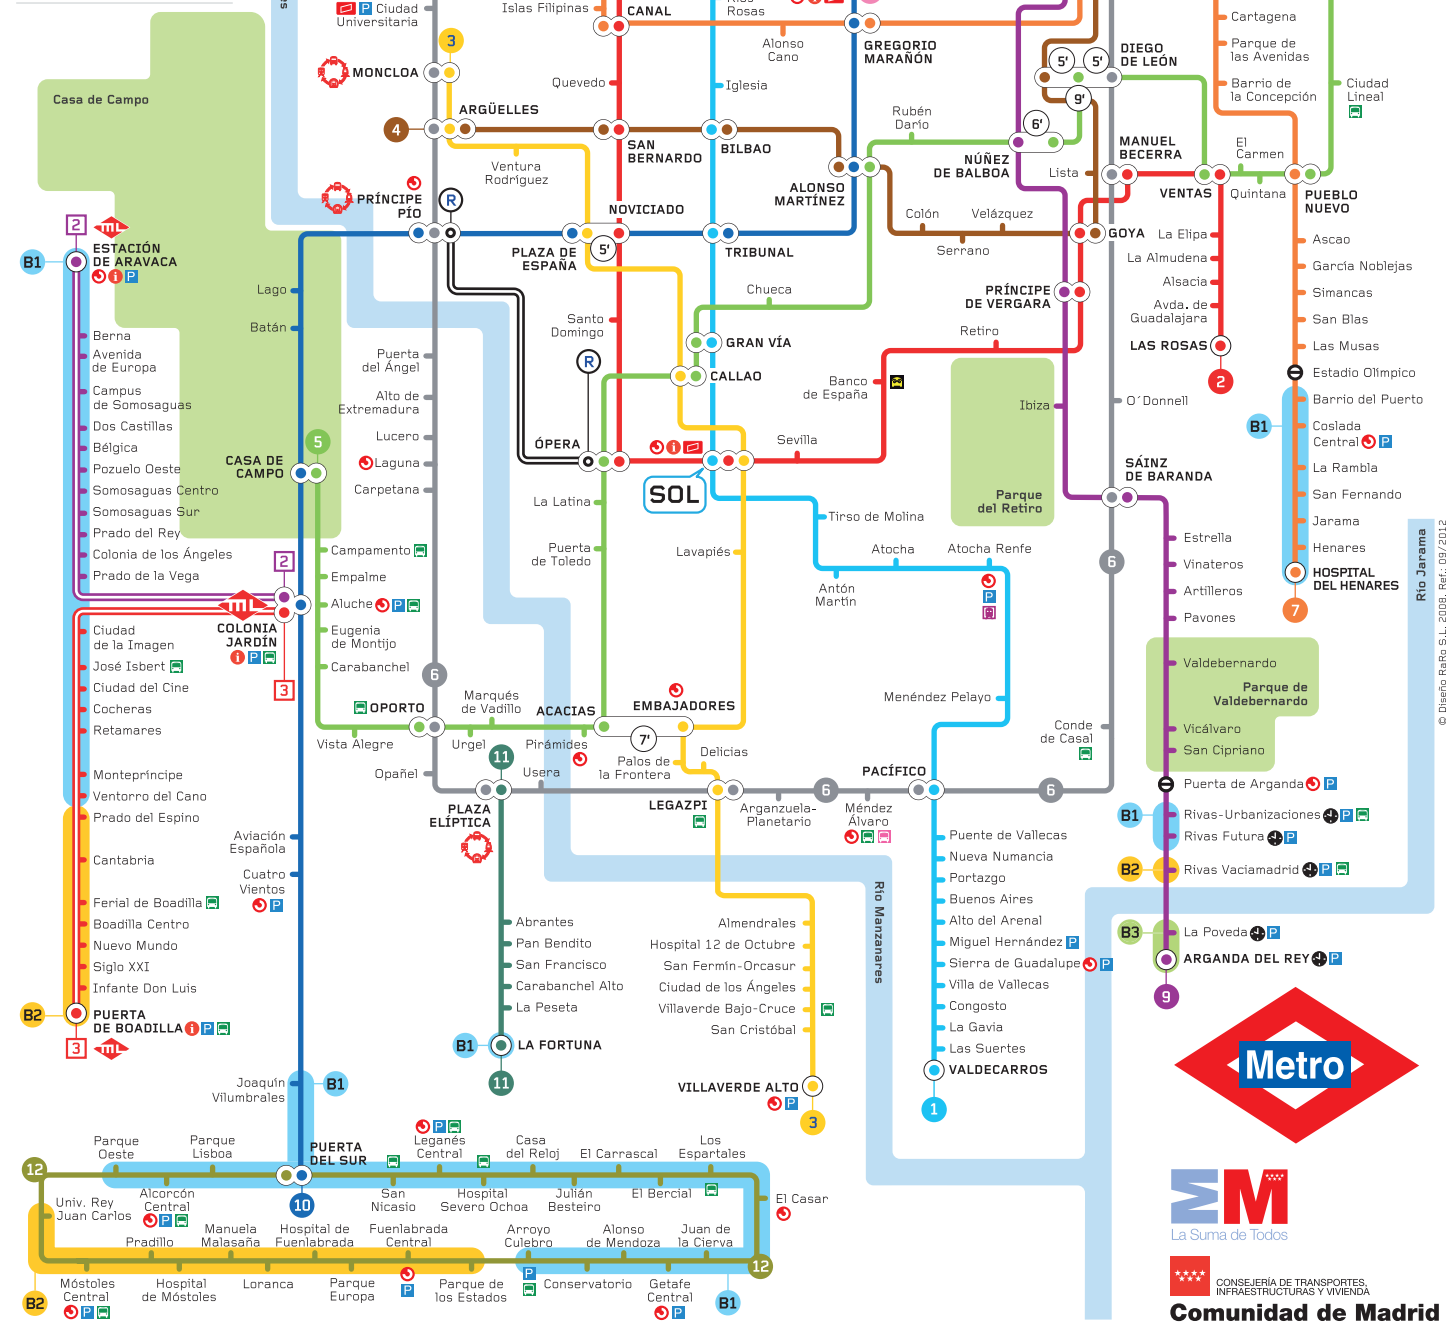

Metro Lines

- 1** PINAR DE CHAMARTÍN / VALDECARROS
- 2** LAS ROSAS / CUATRO CAMINOS
- 3** VILLAVERDE ALTO / MONCLOA
- 4** ARGÜELLES / PINAR DE CHAMARTÍN
- 5** ALAMEDA DE OSUNA / CASA DE CAMPO
- 6** CIRCULAR
- 7** HOSPITAL DEL HENARES / PITIS
- 8** NUEVOS MINISTERIOS / AEROPUERTO
- 9** MIRASIERRA / ARGANDA DEL REY
- 10** HOSPITAL INFANTA SOFÍA / PUERTA DEL SUR
- 11** PLAZA ELÍPTICA / LA FORTUNA
- 12** METROSUR
- R** ÓPERA / PRÍNCIPE PÍO

Keys

- Metro Interchange station
- Interchange station with long walking distance
- Station with restricted opening times
- Change of trains
- Madrid-Barajas Airport
- Airport extra charge
- Renfe suburban railway station
- Travel information centre
- Public Transport Card Office
- Parking
- Suburban bus station
- Interegional bus station
- Terminal night bus line
- Railway station
- Transfer Terminal
- Light Rail
- Change of fare

Schematic map of the subway network

Light Rail

- 1 PINAR DE CHAMARTÍN / LAS TABLAS
- 2 COLONIA JARDÍN / ESTACIÓN DE ARAVACA
- 3 COLONIA JARDÍN / PUERTA DE BOADILLA

© Diseño RaRo S.L. 2008. Ref.: 09/2012

EM
La Suma de Todos